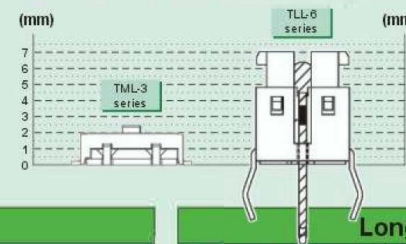

## Standard Horizontal Type

## Standard Vertical Type

## Long Travel Vertical Type

Standard Vertical Type	
Part Number	H (mm)
ST J4 series	0.55
STMG/TJG-5 series	0.8/1.5
SMPTCFG P1/P2 series	1.5/2.0
SPTCFG P1/P2 series	2.0/2.5
STMG-325N series	2.5
SDTSG L-6 series	2.0/2.5/3.1
SDTSGZM-6 series	2.5/3.1
SDTSM-3 series	4.3/5.0
SDTS-2 series	4.3/8.5
SDTS-6 series	4.3/5.0/7.0/7.3/9.5