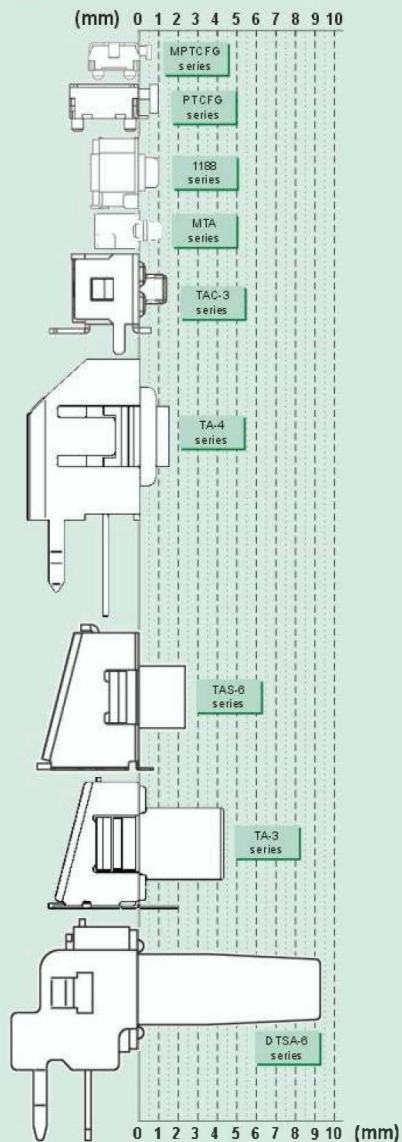

## Standard Horizontal Type

## Long Travel Vertical Type

Standard Vertical Type	
Part Number	H (mm)
ST J4 series	0.55
STMG/TJG-5 series	0.8/1.5
SMPTCFG P1/P2 series	1.5/2.0
SPTCFG P1/P2 series	2.0/2.5
STMG-325N series	2.5
SDTSG L-6 series	2.0/2.5/3.1
SDTSGZM-6 series	2.5/3.1
SDTSM-3 series	4.3/5.0
SDTS-2 series	4.3/8.5
SDTS-6 series	4.3/5.0/7.0/7.3/9.5

Double Action Vertical Type	
Part Number	H (mm)
SM2A series	0.9
S2A-F series	1.5
S2A-1F series	3.0

Long Traveling Vertical Type	
Part Number	H (mm)
SLTL series	5.0

With LED Vertical Type	
Part Number	H (mm)
STML-3 series	2.5
STLL-6 series	7.0

Standard Horizontal Type	
Part Number	L (mm)
SMPTCFG series	0.65
SPTCFG series	1.0
S1188 series	1.0
SMTA series	1.2
STAC-3 series	0.7/1.4
STA4 series	1.5
STAS-6 series	0.0/0.8/1.0/2.35
STA3 series	2.8/4.35
SDTSA-6 series	0.6/1.3/3.3/3.6/5.8/9.3