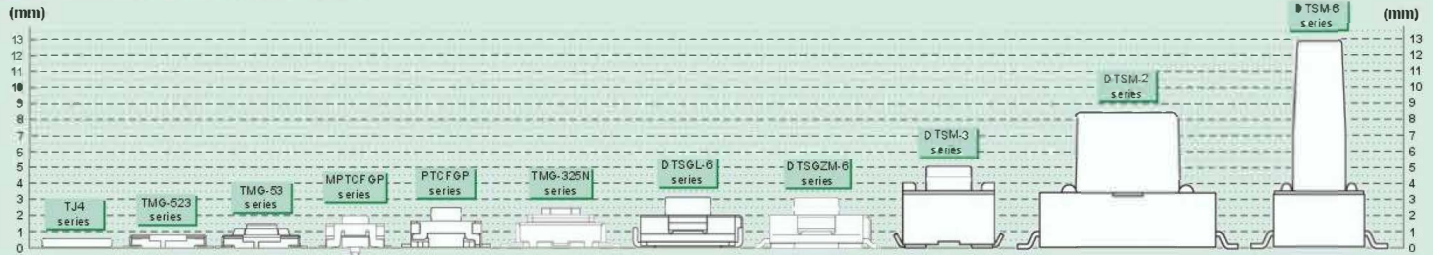

## Standard Horizontal Type

## Standard Vertical Type

## Long Travel Vertical Type

Standard Vertical Type	
Part Number	H (mm)
ST J4 series	0.55
STMG/TJG-5 series	0.8/1.5
SMPTCFG P1/P2 series	1.5/2.0
SPTCFG P1/P2 series	2.0/2.5
STMG-325N series	2.5
SDTSG L-6 series	2.0/2.5/3.1
SDTSGZM-6 series	2.5/3.1
SDTSM-3 series	4.3/5.0
SDTS-2 series	4.3/8.5
SDTS-6 series	4.3/5.0/7.0/7.3/9.5

Standard Horizontal Type	
Part Number	L (mm)
SMPTCFG series	0.65
SPTCFG series	1.0
S1188 series	1.0
SMTA series	1.2
STAC-3 series	0.7/1.4
STA4 series	1.5
STAS-6 series	0.0/0.8/1.0/2.35
STA3 series	2.8/4.35
SDTSA-6 series	0.6/1.3/3.3/3.6/5.8/9.3